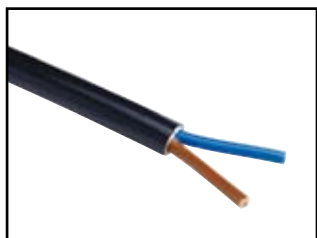

Installation Cables

We stock a wide range of installation cables ideal for use in professional AV and PA installations, including the high quality WEST PENN WIRE range from the USA, as well as a variety of other cables commonly used in AV installation.

Part Number:		
• RG59	RG59/U Co-axial Cable, black sheath	100m reel
• URM70	URM 70 75ohm Co-axial Cable, black sheath	100m reel
• 5XRG179LSFGREY	5 Core RG179 Co-axial Cable - low smoke fume, grey sheath	100m reel
• 16-2-2C	16/0.2mm 2 Core screened to DEF-STAN 61-12, black sheath	100m reel
• 3182Y	2 Core cable, 0.75mm sq (24/0.2mm) 6A rated, black sheath	100m reel
• 3183Y	3 Core cable, 0.75mm sq (24/0.2mm) 6A rated, black sheath	100m reel
• 224-1000*	West Penn Twin Twisted Speaker Cable (approx 0.9mm ²)	305m box
• 225-1000*	West Penn Twin Twisted Speaker Cable (approx 1.25mm ²)	305m box
• 226-1000*	West Penn Twin Twisted Speaker Cable (approx 2.0mm ²)	305m box
• 291-1000*	West Penn Twisted Pair Shielded Microphone Cable (approx 0.5mm ²)	305m box
• 293-1000*	West Penn Twisted Pair Shielded Microphone Cable (approx 1mm ²)	305m box
• 357-1000*	West Penn 2 x Twisted Pair Mic Cable (approx 0.35mm ²)	305m box
• 7987R	Belden Cat-X Low Skew Cable (ideal for use with Databay range)	305m box

• RG59

• URM70

• 5XRG179LSFGREY

• 16-2-2C

• 3182Y

• 3183Y

• 7987R