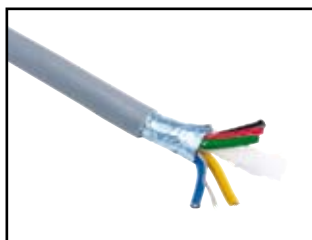

• 5XRG179LSFGREY