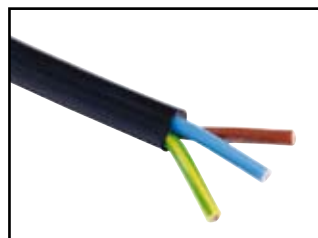

Installation Cables

We stock a wide range of installation cables ideal for use in professional AV and PA installations, including the high quality WEST PENN WIRE range from the USA, as well as a variety of other cables commonly used in AV installation.

Part Number:		
• RG59	RG59/U Co-axial Cable, black sheath	100m reel
• URM70	URM 70 75ohm Co-axial Cable, black sheath	100m reel
• 5XRG179LSFGREY	5 Core RG179 Co-axial Cable - low smoke fume, grey sheath	100m reel
• 16-2-2C	16/0.2mm 2 Core screened to DEF-STAN 61-12, black sheath	100m reel
• 3182Y	2 Core cable, 0.75mm sq (24/0.2mm) 6A rated, black sheath	100m reel
• 3183Y	3 Core cable, 0.75mm sq (24/0.2mm) 6A rated, black sheath	100m reel
• 224-1000*	West Penn Twin Twisted Speaker Cable (approx 0.9mm ²)	305m box
• 225-1000*	West Penn Twin Twisted Speaker Cable (approx 1.25mm ²)	305m box
• 226-1000*	West Penn Twin Twisted Speaker Cable (approx 2.0mm ²)	305m box
• 291-1000*	West Penn Twisted Pair Shielded Microphone Cable (approx 0.5mm ²)	305m box
• 293-1000*	West Penn Twisted Pair Shielded Microphone Cable (approx 1mm ²)	305m box
• 357-1000*	West Penn 2 x Twisted Pair Mic Cable (approx 0.35mm ²)	305m box
• 7987R	Belden Cat-X Low Skew Cable (ideal for use with Databay range)	305m box

• RG59

• URM70

• 5XRG179LSFGREY

• 16-2-2C

• 3182Y

• 3183Y

• 7987R