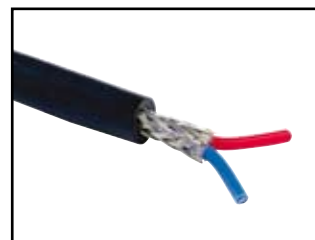

Installation Cables

We stock a wide range of installation cables ideal for use in professional AV and PA installations, including the high quality WEST PENN WIRE range from the USA, as well as a variety of other cables commonly used in AV installation.

Part Number:		
• RG59	RG59/U Co-axial Cable, black sheath	100m reel
• URM70	URM 70 75ohm Co-axial Cable, black sheath	100m reel
• 5XRG179LSFGREY	5 Core RG179 Co-axial Cable - low smoke fume, grey sheath	100m reel
• 16-2-2C	16/0.2mm 2 Core screened to DEF-STAN 61-12, black sheath	100m reel
• 3182Y	2 Core cable, 0.75mm sq (24/0.2mm) 6A rated, black sheath	100m reel
• 3183Y	3 Core cable, 0.75mm sq (24/0.2mm) 6A rated, black sheath	100m reel
• 224-1000*	West Penn Twin Twisted Speaker Cable (approx 0.9mm²)	305m box
• 225-1000*	West Penn Twin Twisted Speaker Cable (approx 1.25mm²)	305m box
• 226-1000*	West Penn Twin Twisted Speaker Cable (approx 2.0mm²)	305m box
• 291-1000*	West Penn Twisted Pair Shielded Microphone Cable (approx 0.5mm²)	305m box
• 293-1000*	West Penn Twisted Pair Shielded Microphone Cable (approx 1mm²)	305m box
• 357-1000*	West Penn 2 x Twisted Pair Mic Cable (approx 0.35mm²)	305m box
• 7987R	Belden Cat-X Low Skew Cable (ideal for use with Databay range)	305m box

• 16-2-2C